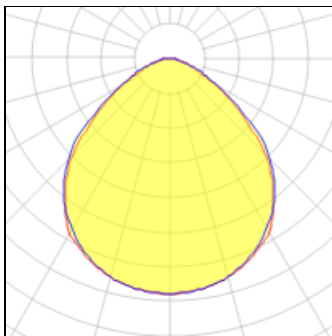

# Product data sheet

RUBIN CLEAN ISO NO FRAME LED CRI90 5400LM MICRO-PRM SHR E IP65 940 KRG3K / 600X600  
0M63RLEDCAMPRS  
LUXIONA

LUXIONA Troll - RUBIN CLEAN ISO NO FRAME LED CRI90 5400LM MICRO-PRM SHR E IP65 940 KRG3K / 600x600. A luminaire for cleanroom environments in the pharmaceutical, electronic and food industries and for rooms in healthcare facilities. The optical system of the luminaire consists of two elements: a micro-prismatic plate made of polymethyl methacrylate (PMMA) and an antireflective transparent glass with a special coating for safe use in operation theatres and treatment rooms in which laser techniques are applied. Smooth surface of glass without any additional elements obstructing the cleaning of visible surface of the luminaire. No frame. A medical device. A validated production process. COC certificate. Light source - LED CRI90included. Interior luminaire. IP65. Surface mounted luminaire. Electronic driver. Colour: White.

## Light output 1

### 3 x LED

Nominal lamp power	18.5 W	LOR	76%
Lamp flux	1800 lm	Total flux	4109 lm
Luminous efficacy	67 lm/W	Total power	61 W
CCT	4000 K		
CRI	90		

## Shape and measurements

Length: 22.60 in

Width: 22.60 in

Height: 2.72 in