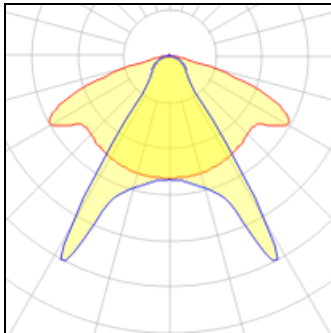

## Light output 1 (integrated)

Lamp type	LED	CCT	5000 K
Nominal lamp power	147 W	CRI	80
Total flux	14691 lm	LOR	100%
Luminous efficacy	100 lm/W	Total power	147 W

## Shape and measurements

Length: 15.28 in

Width: 21.30 in

Height: 5.79 in