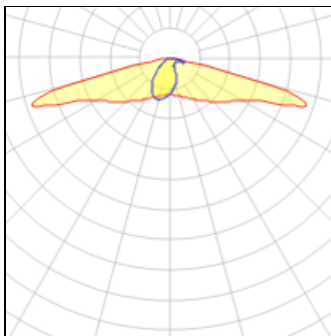

Light output 1

1 x General service incandescent lamp

Nominal lamp power		LOR	92%
Lamp flux	15000 lm	Total flux	13755 lm
Luminous efficacy	153 lm/W	Total power	90 W
CCT	3000 K		
CRI	99		

Mounting mode

Ceiling mounted

Electric

System power: 90 W

Shape and measurements

Length: 31.18 in

Width: 14.21 in

Height: 4.21 in