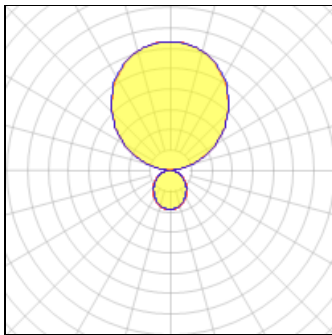

# Product data sheet

DEFINE LED WALL MOUNT LUMINAIRE  
S122DIW-S290D1240U930-4F0-1E-UDD-F1  
COOPER LIGHTING

IP  
47

Wall Mount Slot family in 2", 3", 4" and 5" housing sizes, Specifiable to the nearest 1', Multiple lensing options: flush satin, drop, regressed and asymmetric, Multiple lumen packages, 0-10V dimming standard; DALI dimming available, 2700K, 3000K, 3500K, 4000K & 5000K correlated color temperatures, VividTune CCT tuning options from 3000K–5000K or 2700K-6500K, Integral Wavelinx and Stand-alone sensors available, Customizable in-wall, in-ceiling and wall-to-ceiling corners available, DLC listed configurations available

## Light output 1 (integrated)

Lamp type	LED	CCT	3000 K
Nominal lamp power	46.6 W	CRI	90
Total flux	4488 lm	LOR	100%
Luminous efficacy	96 lm/W	ULOR	78%
		Total power	46.6 W

## Shape and measurements

Length: 48.00 in

Width: 2.00 in

Height: 0.39 in