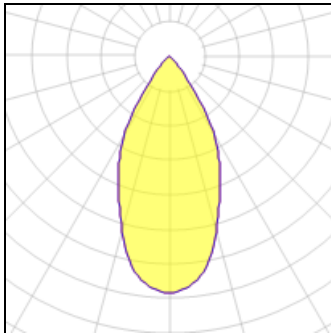

# Product data sheet

IXYO 172-600W-10GJE/830, W

172-600W-10GJE/830

HALLA

172-600W-10GJE/830, W Luminaire 3 circuit track Material of luminaire: Aluminium Colour of luminaire: White Shape of luminaire: Rounded luminaire Size: 102 x 146 x 180 mm Type of installation: 3 circuit track Distribution: Direct Optics type: 50° Protection class: I Voltage: 220-240V

## Light output 1 (integrated)

Lamp type	LED	CCT	3000 K
Nominal lamp power	43.5 W	CRI	83
Total flux	4558 lm	LOR	100%
Luminous efficacy	105 lm/W	Total power	43.5 W

## Shape and measurements

Height: 7.09 in

Diameter: 4.02 in