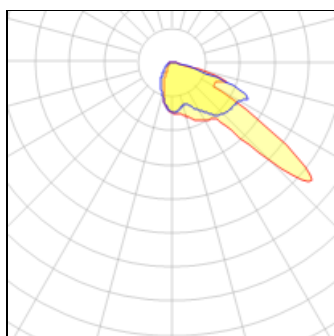

Product data sheet

URBANE

URBANE-PC02-48L(2X8)3000K700MA

RAGNI

Urbane is an ambient light designed for residential and urban lighting. Mounted on top or suspended, it has a pyramidal shape dome mounted on integrated hinge and 4 bent arms starting from the base and finishing in point at each corner of the dome. A removable pyramidal decorative tip (for the cable passage) is placed in the center of the arms. Entirely made of injected cast aluminium foundry, it is equipped with an IP66 integrated EVO2 module and its tool-free opening facilitates the maintenance of the luminaire.

Light output 1 (integrated)

Lamp type	LED	CCT	3000 K
Nominal lamp power	108 W	CRI	70
Total flux	11645 lm	LOR	100%
Luminous efficacy	108 lm/W	Total power	108 W

Mounting mode

Pole integrated

Shape and measurements

Length: 18.90 in

Width: 18.90 in

Height: 31.50 in

Adjustability

Fixed

Electric

System power: 108 W

Protection