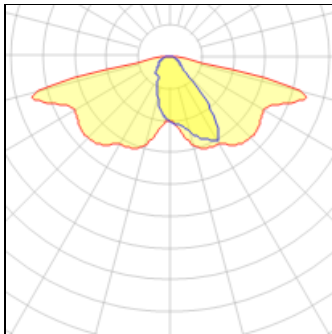

Light output 1

1 x General service incandescent lamp

Nominal lamp power		LOR	87%
Lamp flux	36000 lm	Total flux	31271 lm
Luminous efficacy	142 lm/W	Total power	220 W
CCT	3000 K		
CRI	99		

Mounting mode

Ceiling mounted

Electric

System power: 220 W

Shape and measurements

Length: 37.20 in

Width: 14.21 in

Height: 4.76 in