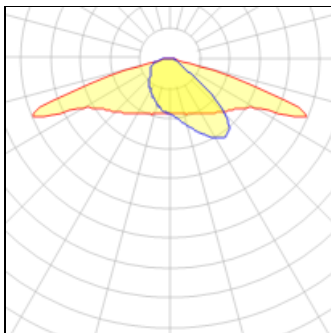

Light output 1

1 x General service incandescent lamp

Nominal lamp power		LOR	91%
Lamp flux	19000 lm	Total flux	17280 lm
Luminous efficacy	154 lm/W	Total power	112 W
CCT	3000 K		
CRI	99		

Mounting mode

Ceiling mounted

Electric

System power: 112 W

Shape and measurements

Length: 31.18 in

Width: 14.21 in

Height: 4.21 in