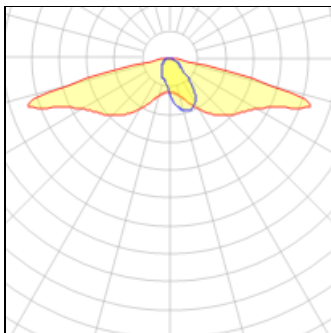

Light output 1

1 x General service incandescent lamp

Nominal lamp power		LOR	91%
Lamp flux	1400 lm	Total flux	1275 lm
Luminous efficacy	131 lm/W	Total power	9.7 W
CCT	3000 K		
CRI	99		

Mounting mode

Ceiling mounted

Electric

System power: 9.7 W

Shape and measurements

Length: 24.69 in

Width: 9.29 in

Height: 4.06 in